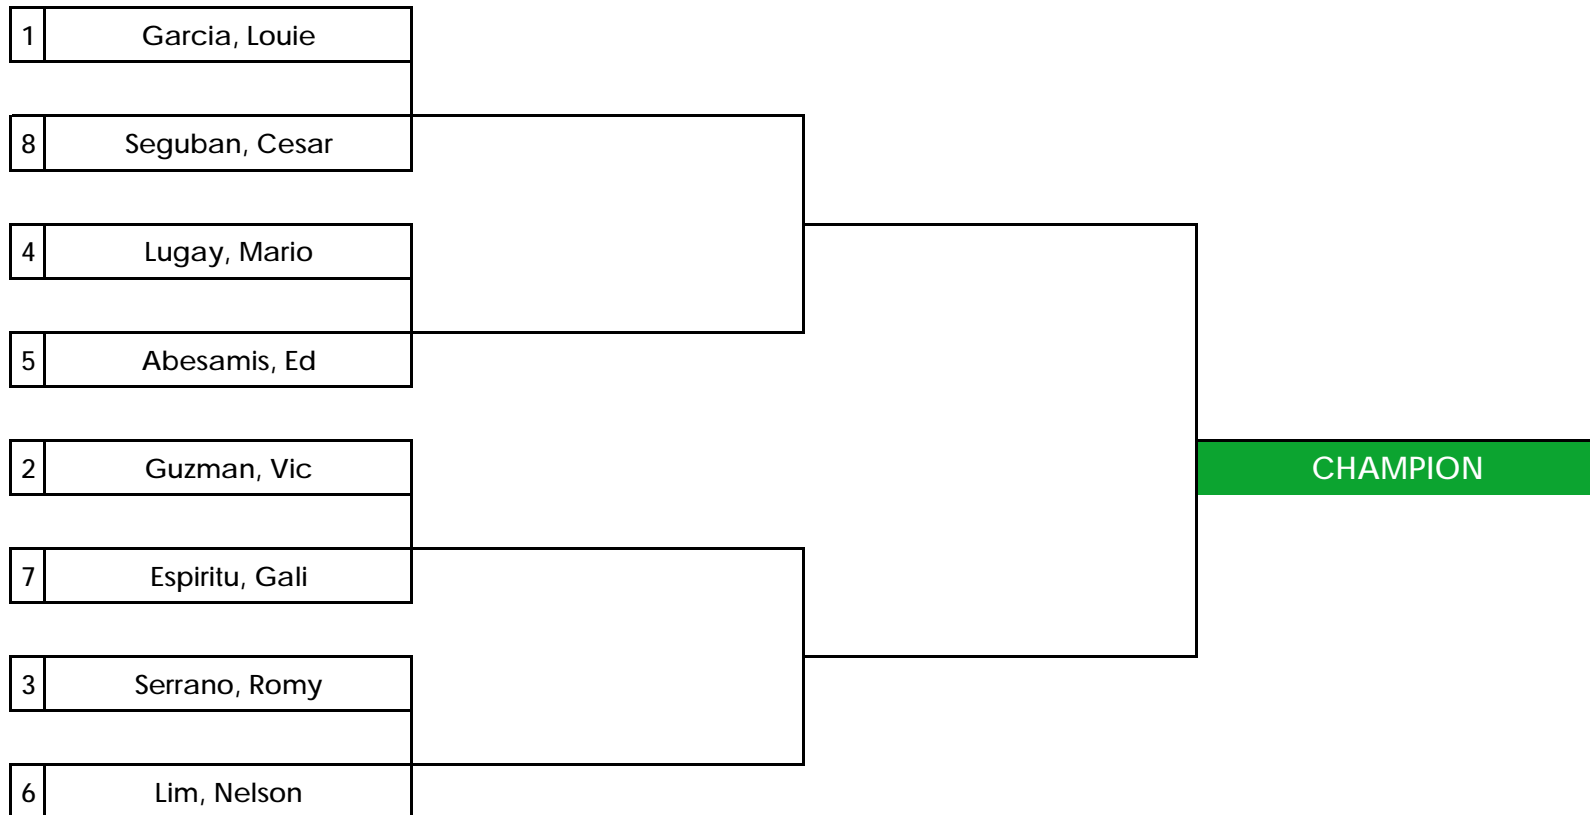

2024 CLUB CHAMPIONSHIP MATCHPLAY SCHEDULE

SUPER SENIORS

QUARTER FINAL

SEMI-FINAL

FINALS

Sunday, December 03, 2023

Sunday, December 17, 2023

Sunday, January 14, 2024

RANK

NOTE: SCHEDULE OF MATCHES ON WEEKENDS WILL START AT 6:12 AM - PLAYER COURSE
MATCH/MATCHES MAY BE PLAYED BEFORE THE SCHEDULED DATE PROVIDED BOTH PLAYERS AGREE AND MUST NOTIFY THE GOLF OFFICE PRIOR TO PLAY.
NO MATCH SHALL BE PLAYED BEYOND THE SCHEDULED DATE.