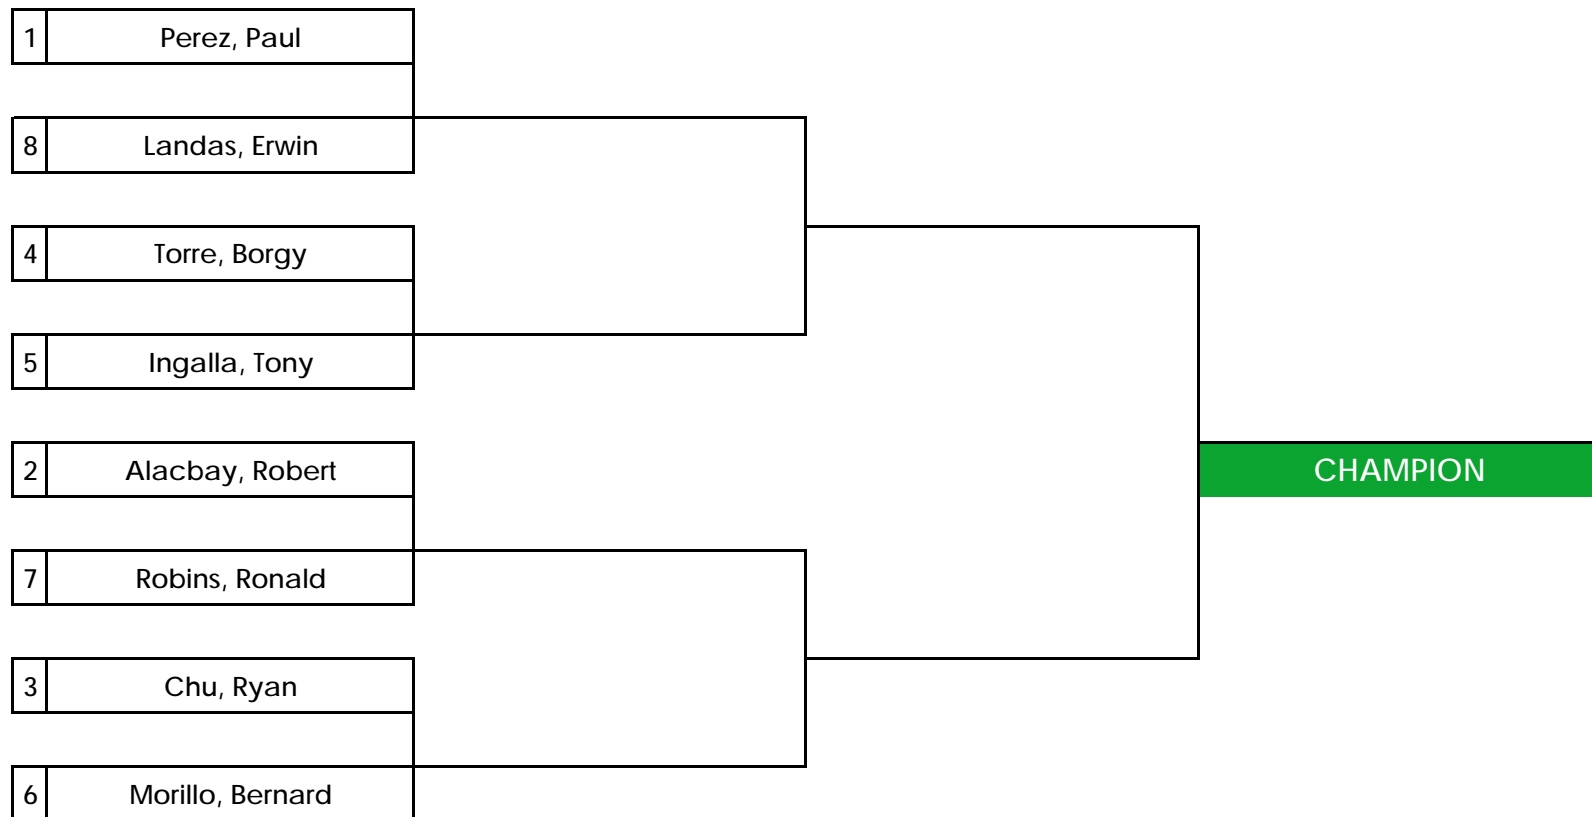

2024 CLUB CHAMPIONSHIP MATCHPLAY SCHEDULE

CLASS B

QUARTER FINAL

SEMI-FINAL

FINALS

Sunday, December 03, 2023

Sunday, December 17, 2023

Sunday, January 14, 2024

RANK

NOTE: SCHEDULE OF MATCHES ON WEEKENDS WILL START AT 6:12 AM - PLAYER COURSE
MATCH/MATCHES MAY BE PLAYED BEFORE THE SCHEDULED DATE PROVIDED BOTH PLAYERS AGREE AND MUST NOTIFY THE GOLF OFFICE PRIOR TO PLAY.
NO MATCH SHALL BE PLAYED BEYOND THE SCHEDULED DATE.