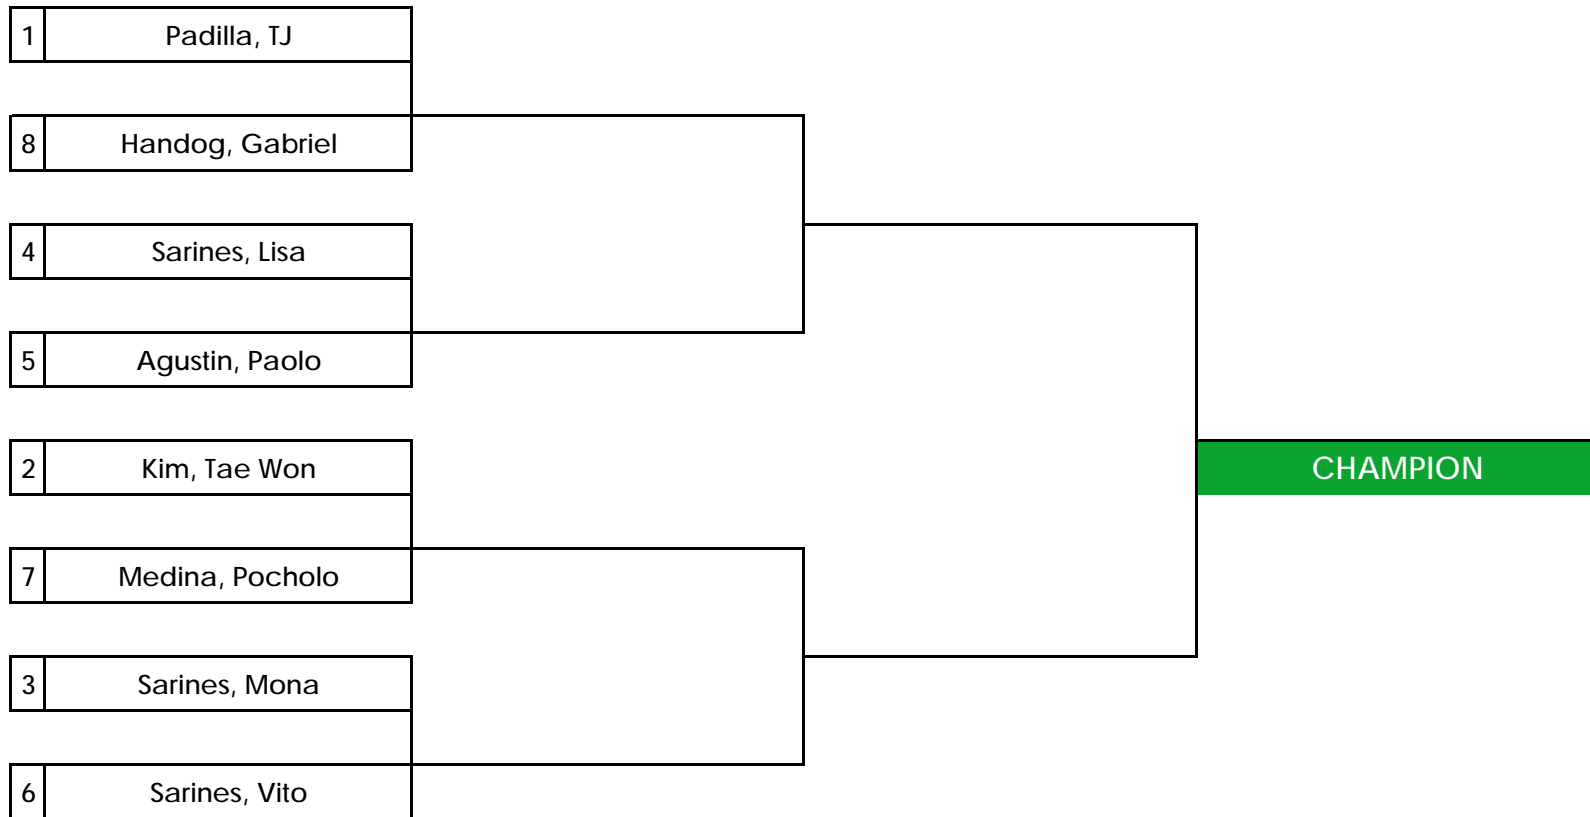

2024 CLUB CHAMPIONSHIP MATCHPLAY SCHEDULE

JR. DEPENDENTS

QUARTER FINAL

SEMI-FINAL

FINALS

Sunday, December 03, 2023

Sunday, December 17, 2023

Sunday, January 14, 2024

RANK

NOTE: SCHEDULE OF MATCHES ON WEEKENDS WILL START AT 6:12 AM - PLAYER COURSE
MATCH/MATCHES MAY BE PLAYED BEFORE THE SCHEDULED DATE PROVIDED BOTH PLAYERS AGREE AND MUST NOTIFY THE GOLF OFFICE PRIOR TO PLAY.
NO MATCH SHALL BE PLAYED BEYOND THE SCHEDULED DATE.