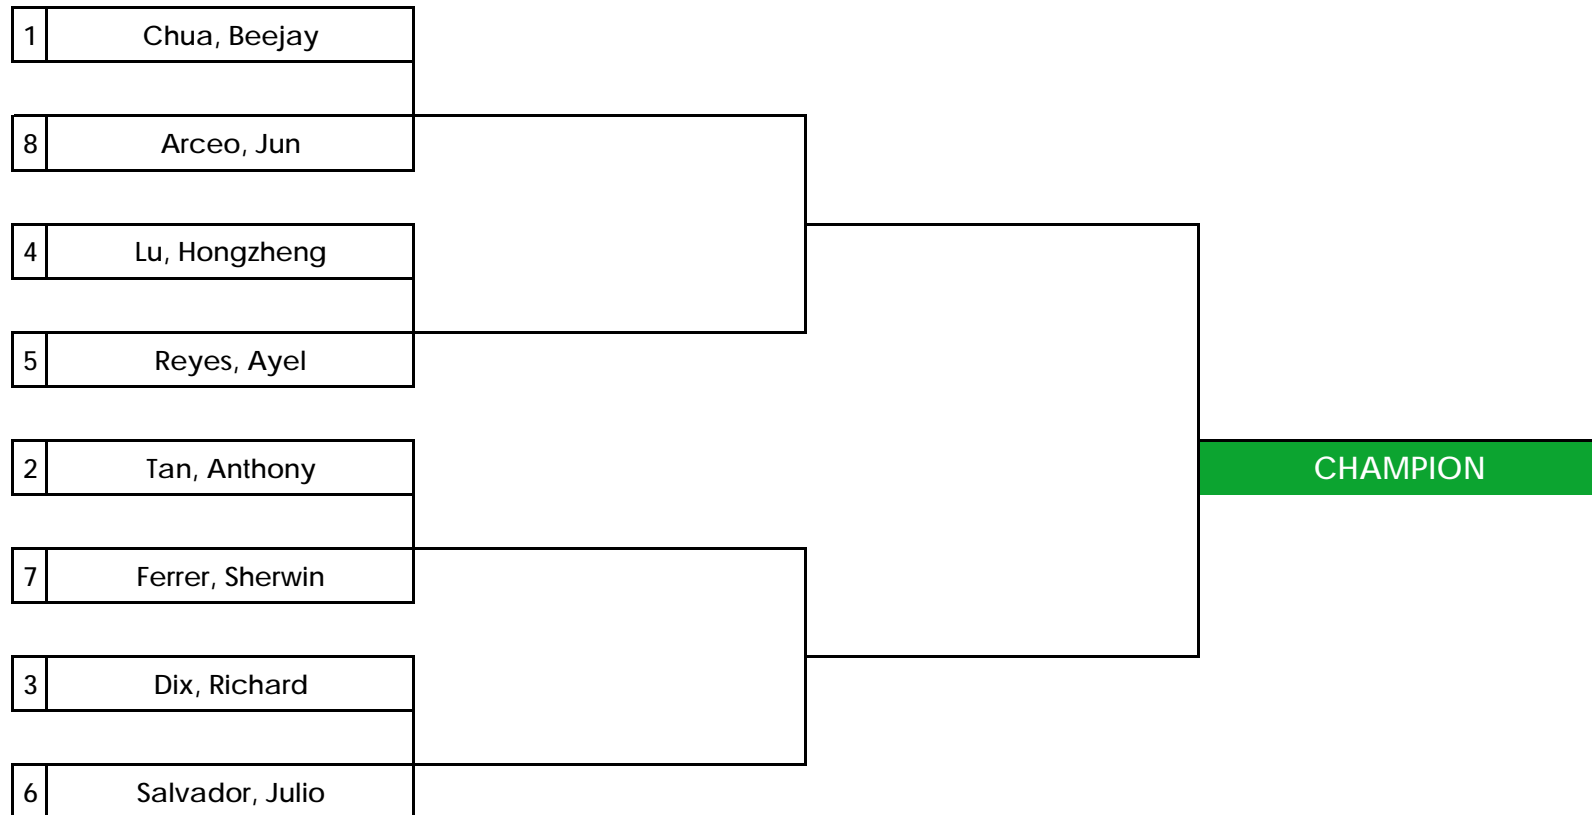

2024 CLUB CHAMPIONSHIP MATCHPLAY SCHEDULE

CLASS A

QUARTER FINAL

SEMI-FINAL

FINALS

Sunday, December 03, 2023

Sunday, December 17, 2023

Sunday, January 14, 2024

RANK

NOTE: SCHEDULE OF MATCHES ON WEEKENDS WILL START AT 6:12 AM - PLAYER COURSE
MATCH/MATCHES MAY BE PLAYED BEFORE THE SCHEDULED DATE PROVIDED BOTH PLAYERS AGREE AND MUST NOTIFY THE GOLF OFFICE PRIOR TO PLAY.
NO MATCH SHALL BE PLAYED BEYOND THE SCHEDULED DATE.