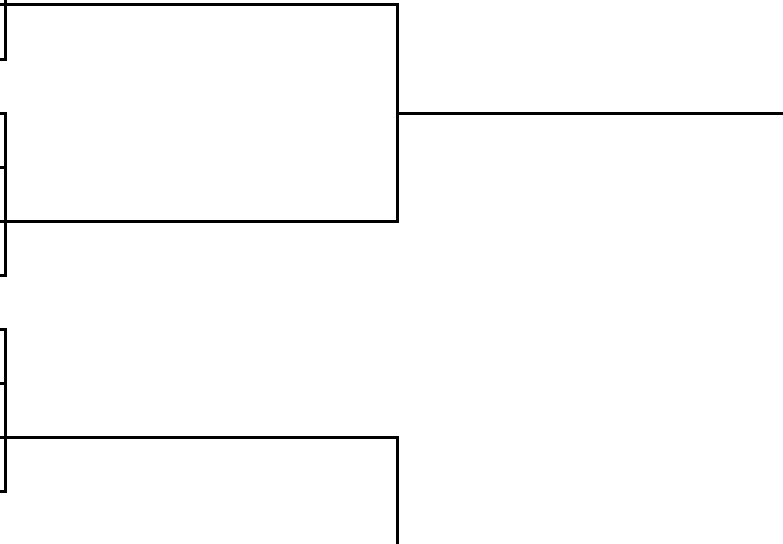

2024 CLUB CHAMPIONSHIP MATCHPLAY SCHEDULE

LADIES A

QUARTER FINAL

SEMI-FINAL

FINALS

Sunday, December 03, 2023

Sunday, December 17, 2023

Sunday, January 14, 2024

RANK

1	Park, PJ
8	Tatsumi, Irene
4	Lopez, Melanie
5	Ante, Susana
2	Grecia, Hazel
7	Custodio, Paola
3	Antonio, Aireen
6	Junghan, Bernice

CHAMPION

NOTE: SCHEDULE OF MATCHES ON WEEKENDS WILL START AT 6:12 AM - PLAYER COURSE
MATCH/MATCHES MAY BE PLAYED BEFORE THE SCHEDULED DATE PROVIDED BOTH PLAYERS AGREE AND MUST NOTIFY THE GOLF OFFICE PRIOR TO PLAY.
NO MATCH SHALL BE PLAYED BEYOND THE SCHEDULED DATE.