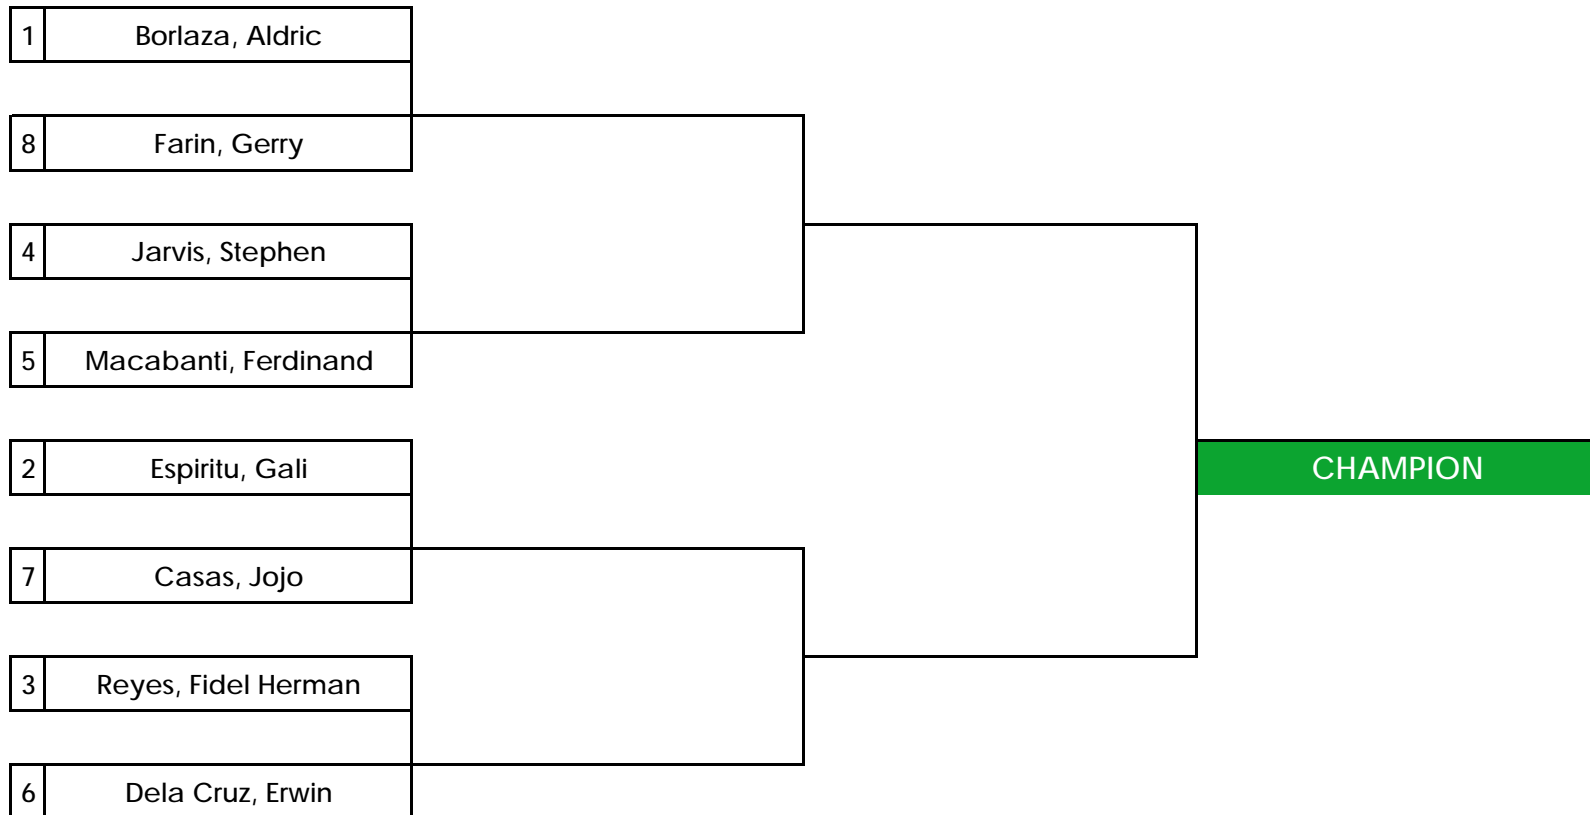

2024 CLUB CHAMPIONSHIP MATCHPLAY SCHEDULE

CLASS C

QUARTER FINAL

SEMI-FINAL

FINALS

Sunday, December 03, 2023

Sunday, December 17, 2023

Sunday, January 14, 2024

RANK

NOTE: SCHEDULE OF MATCHES ON WEEKENDS WILL START AT 6:12 AM - PLAYER COURSE
MATCH/MATCHES MAY BE PLAYED BEFORE THE SCHEDULED DATE PROVIDED BOTH PLAYERS AGREE AND MUST NOTIFY THE GOLF OFFICE PRIOR TO PLAY.
NO MATCH SHALL BE PLAYED BEYOND THE SCHEDULED DATE.