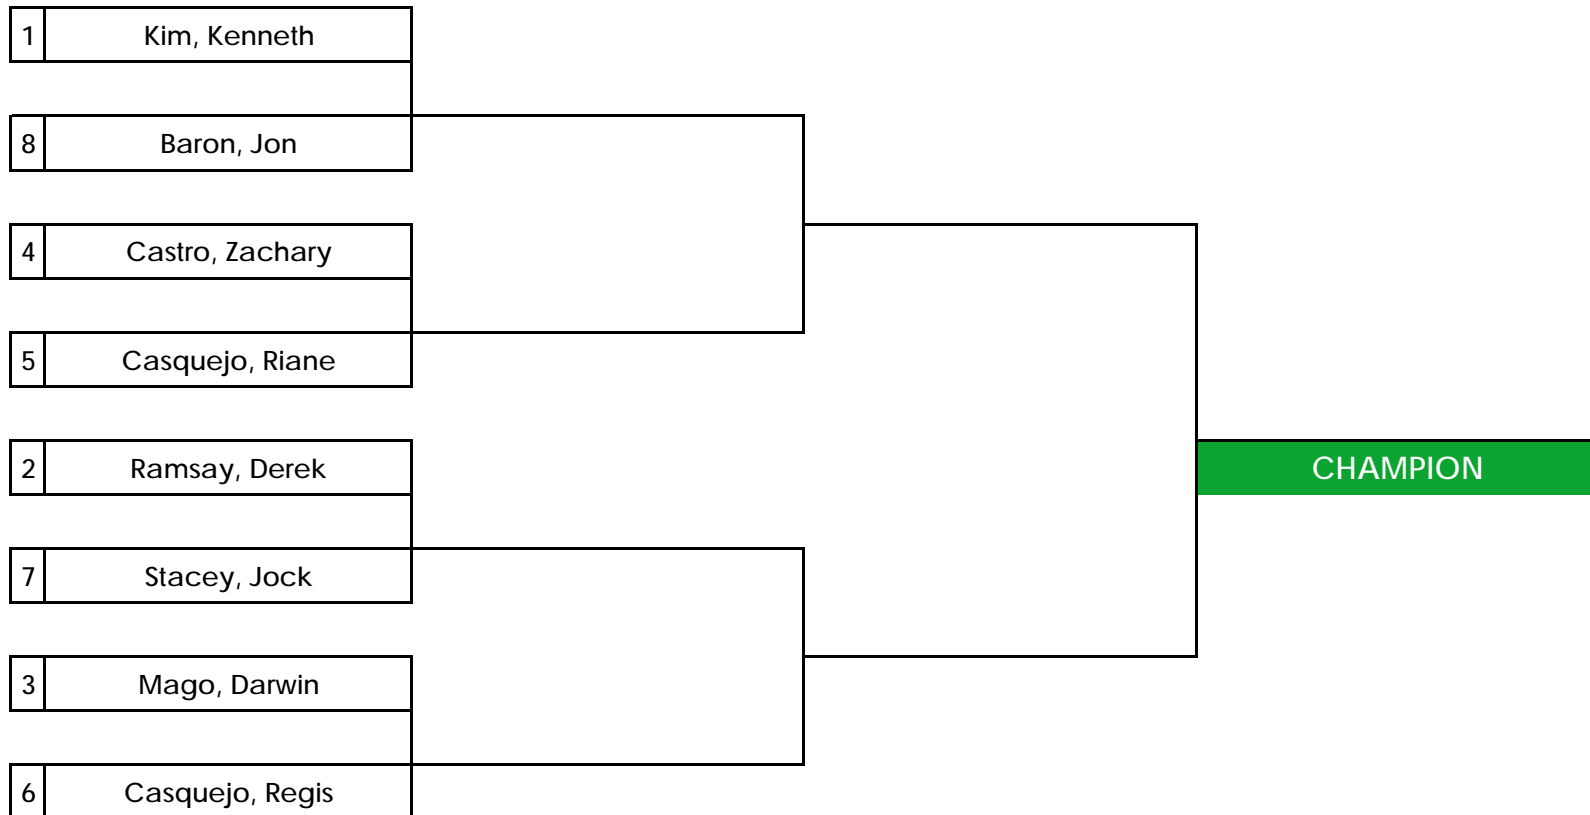

2024 CLUB CHAMPIONSHIP MATCHPLAY SCHEDULE

CHAMPIONSHIP

QUARTER FINAL

SEMI-FINAL

FINALS

Sunday, December 03, 2023

Sunday, December 17, 2023

Sunday, January 14, 2024

RANK

NOTE: SCHEDULE OF MATCHES ON WEEKENDS WILL START AT 6:12 AM - PLAYER COURSE
MATCH/MATCHES MAY BE PLAYED BEFORE THE SCHEDULED DATE PROVIDED BOTH PLAYERS AGREE AND MUST NOTIFY THE GOLF OFFICE PRIOR TO PLAY.
NO MATCH SHALL BE PLAYED BEYOND THE SCHEDULED DATE.