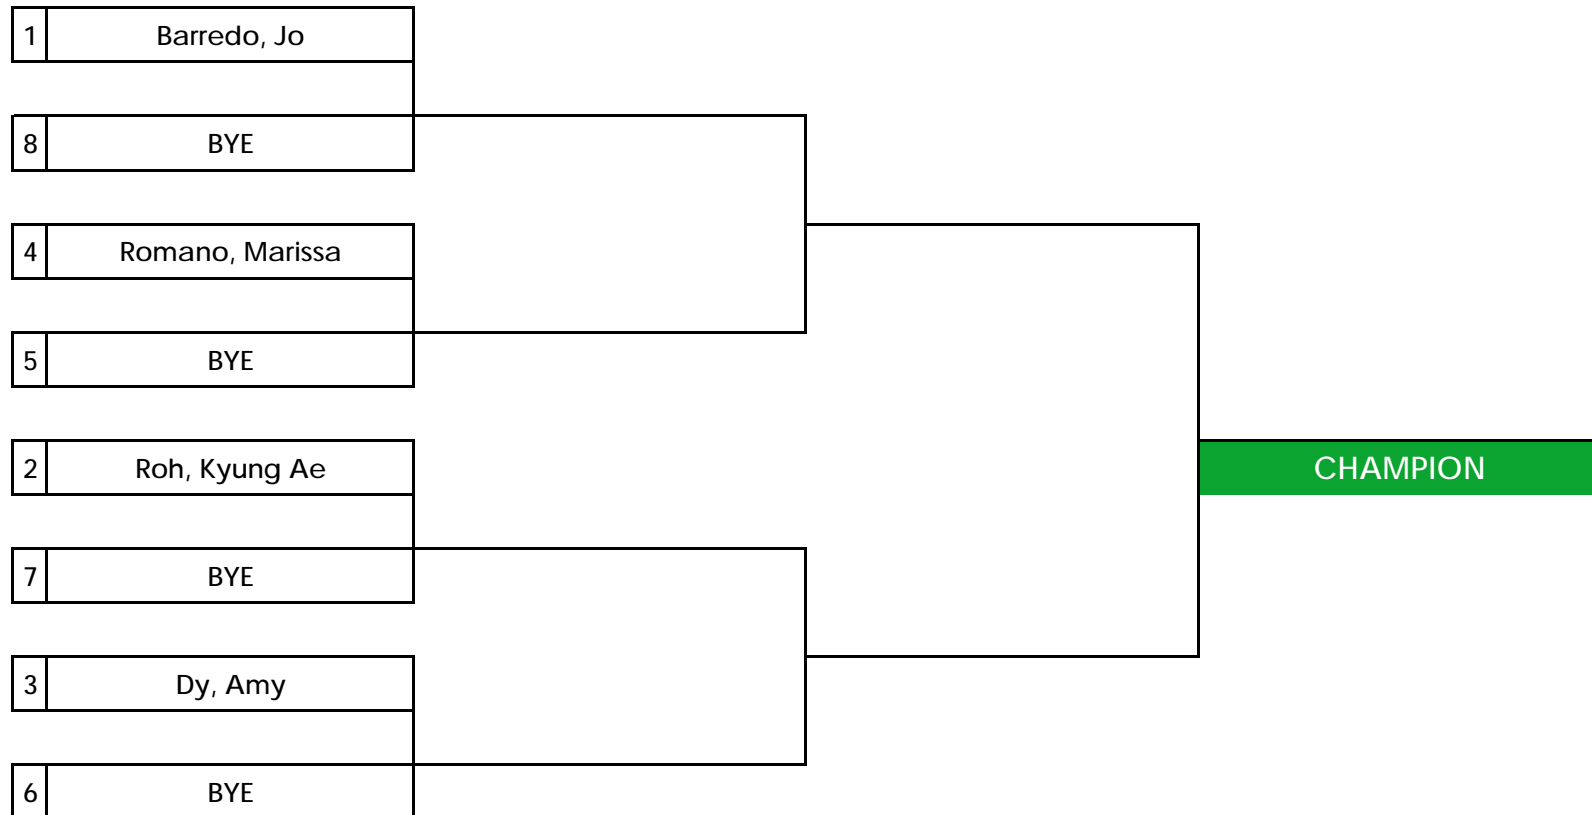

2024 CLUB CHAMPIONSHIP MATCHPLAY SCHEDULE

LADIES OPEN

QUARTER FINAL

SEMI-FINAL

FINALS

Sunday, December 03, 2023

Sunday, December 17, 2023

Sunday, January 14, 2024

RANK

NOTE: SCHEDULE OF MATCHES ON WEEKENDS WILL START AT 6:12 AM - PLAYER COURSE
MATCH/MATCHES MAY BE PLAYED BEFORE THE SCHEDULED DATE PROVIDED BOTH PLAYERS AGREE AND MUST NOTIFY THE GOLF OFFICE PRIOR TO PLAY.
NO MATCH SHALL BE PLAYED BEYOND THE SCHEDULED DATE.