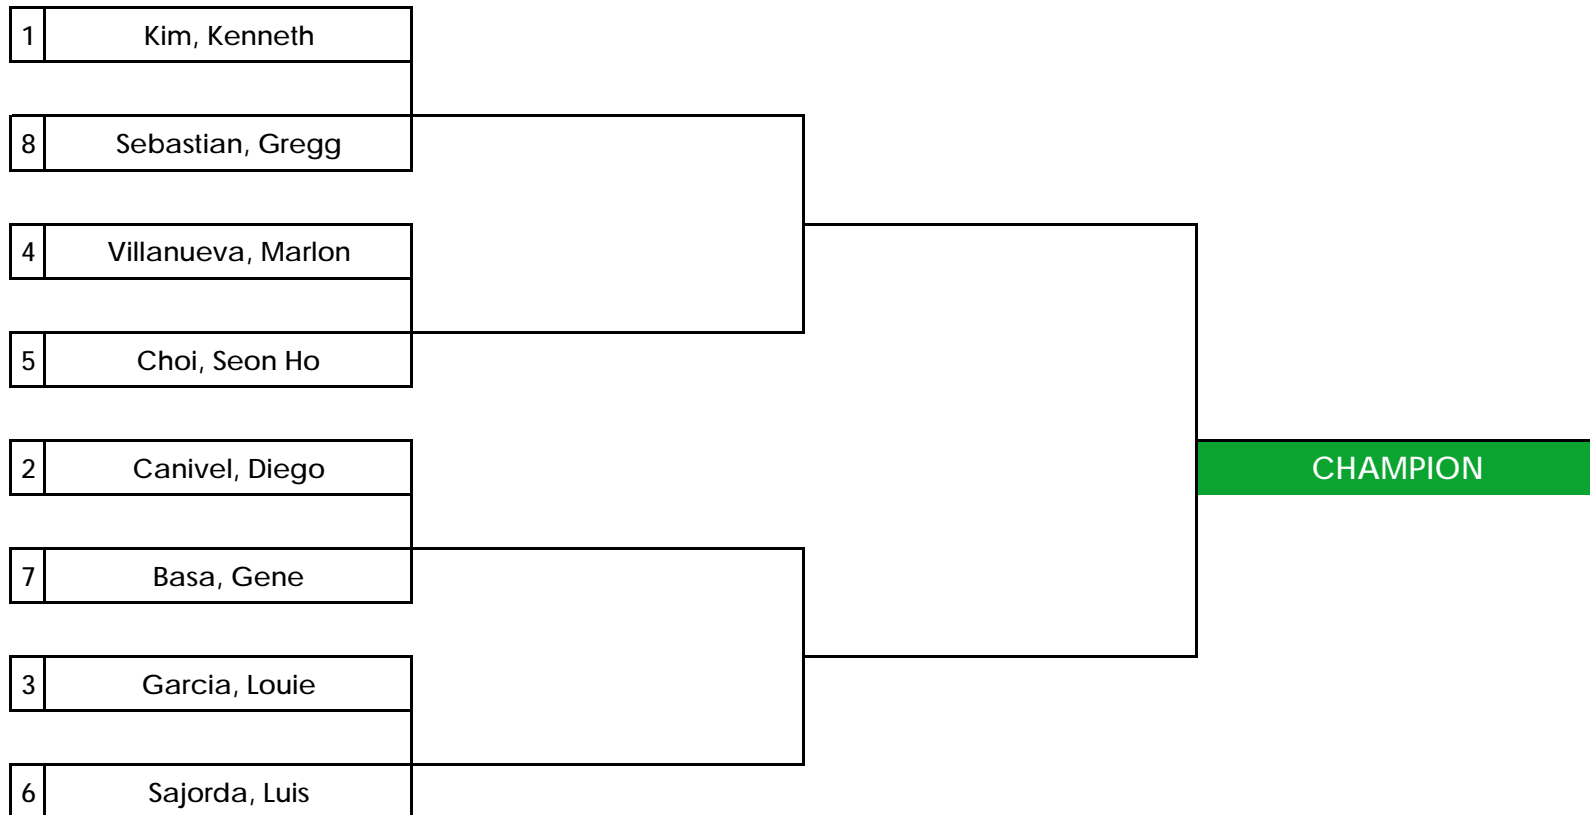

2024 CLUB CHAMPIONSHIP MATCHPLAY SCHEDULE

SENIORS

QUARTER FINAL

SEMI-FINAL

FINALS

Sunday, December 03, 2023

Sunday, December 17, 2023

Sunday, January 14, 2024

RANK

NOTE: SCHEDULE OF MATCHES ON WEEKENDS WILL START AT 6:12 AM - PLAYER COURSE
MATCH/MATCHES MAY BE PLAYED BEFORE THE SCHEDULED DATE PROVIDED BOTH PLAYERS AGREE AND MUST NOTIFY THE GOLF OFFICE PRIOR TO PLAY.
NO MATCH SHALL BE PLAYED BEYOND THE SCHEDULED DATE.