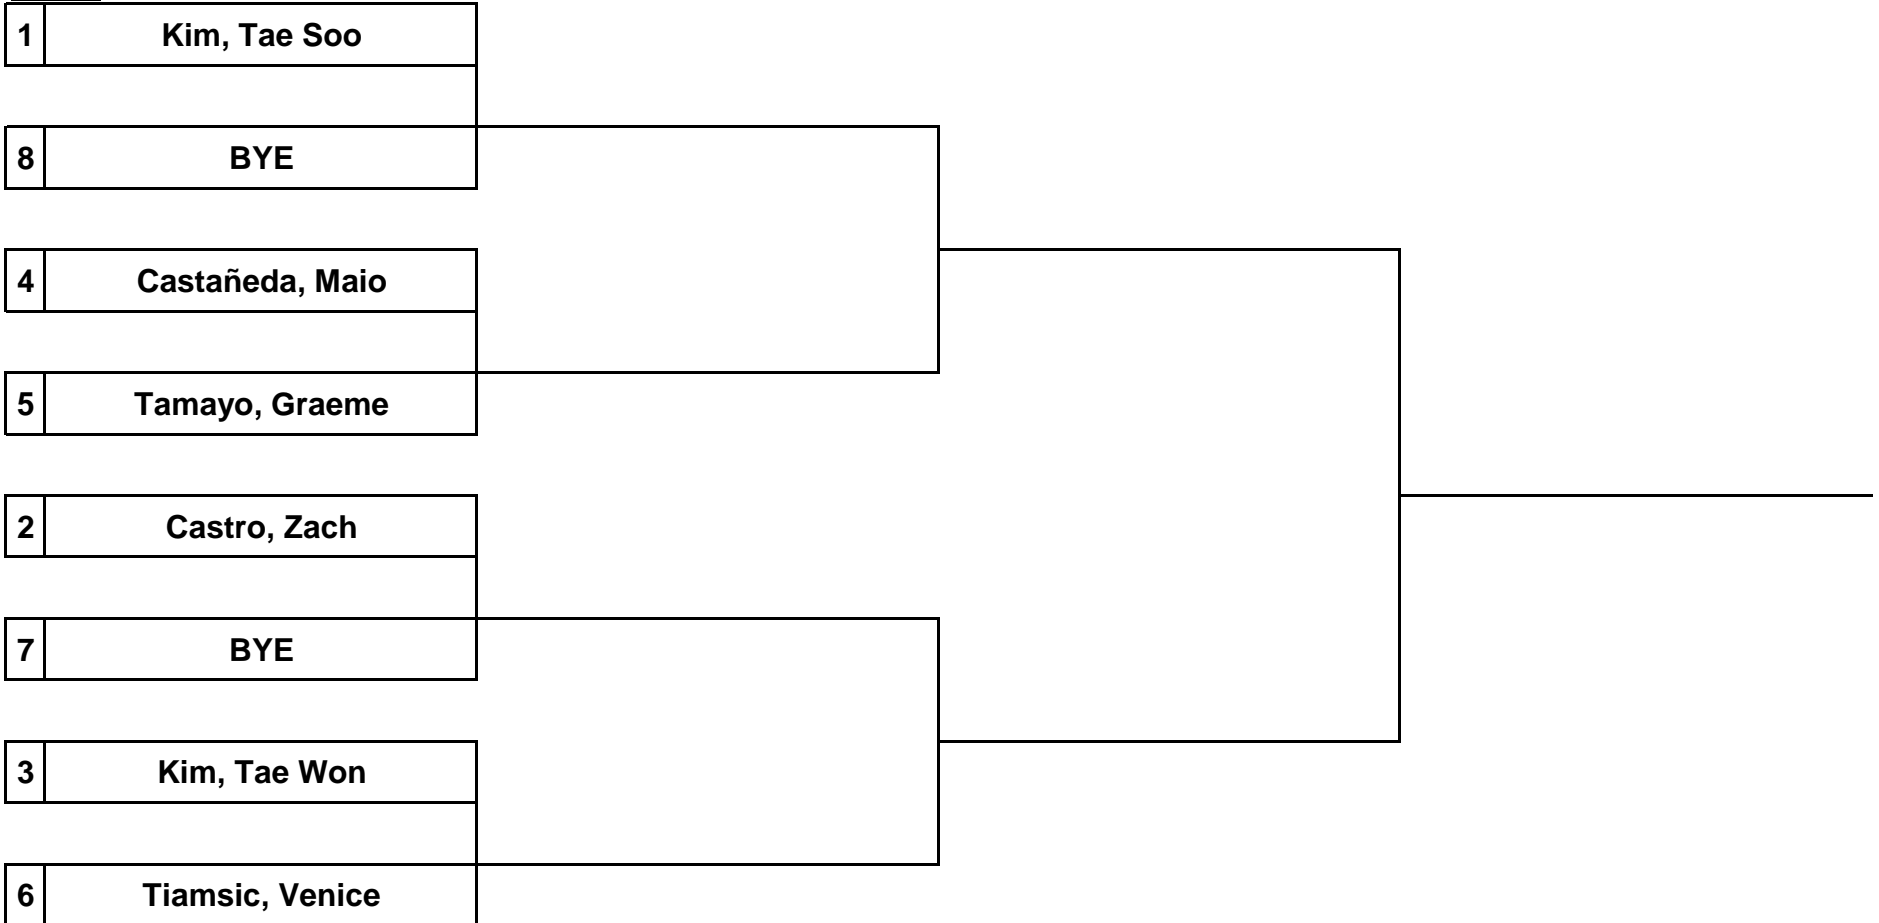

2020 CLUB CHAMPIONSHIP MATCHPLAY SCHEDULE

JR. DEPENDENT

QUARTER FINAL

Sunday, December 15, 2019

SEMI-FINAL

Sunday, January 05, 2020

FINALS

Sunday, January 12, 2020

RANK

NOTE: SCHEDULE OF MATCHES ON WEEKENDS WILL START AT 6:00 AM - PLAYER COURSE
MATCH/MATCHES MAY BE PLAYED BEFORE THE SCHEDULED DATE PROVIDED BOTH PLAYERS AGREE AND MUST NOTIFY THE GOLF OFFICE PRIOR TO PLAY.
NO MATCH WILL BE PLAYED BEYOND THE SCHEDULED DATE.