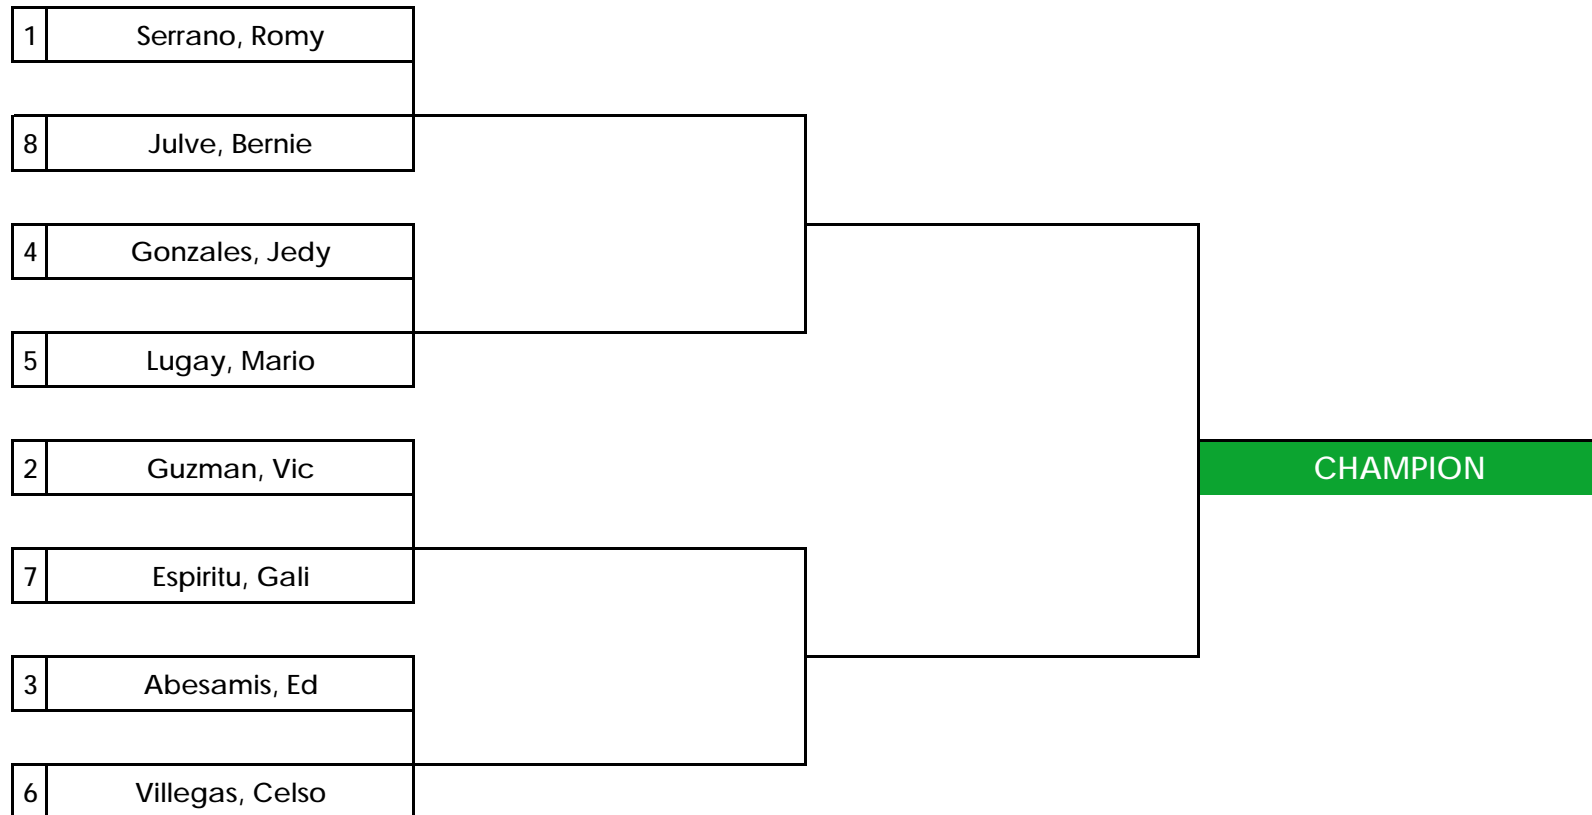

## SUPER SENIORS

QUARTER FINAL

SEMI-FINAL

FINALS

Sunday, January 08, 2023

Sunday, January 15, 2023

Sunday, January 22, 2023

RANK