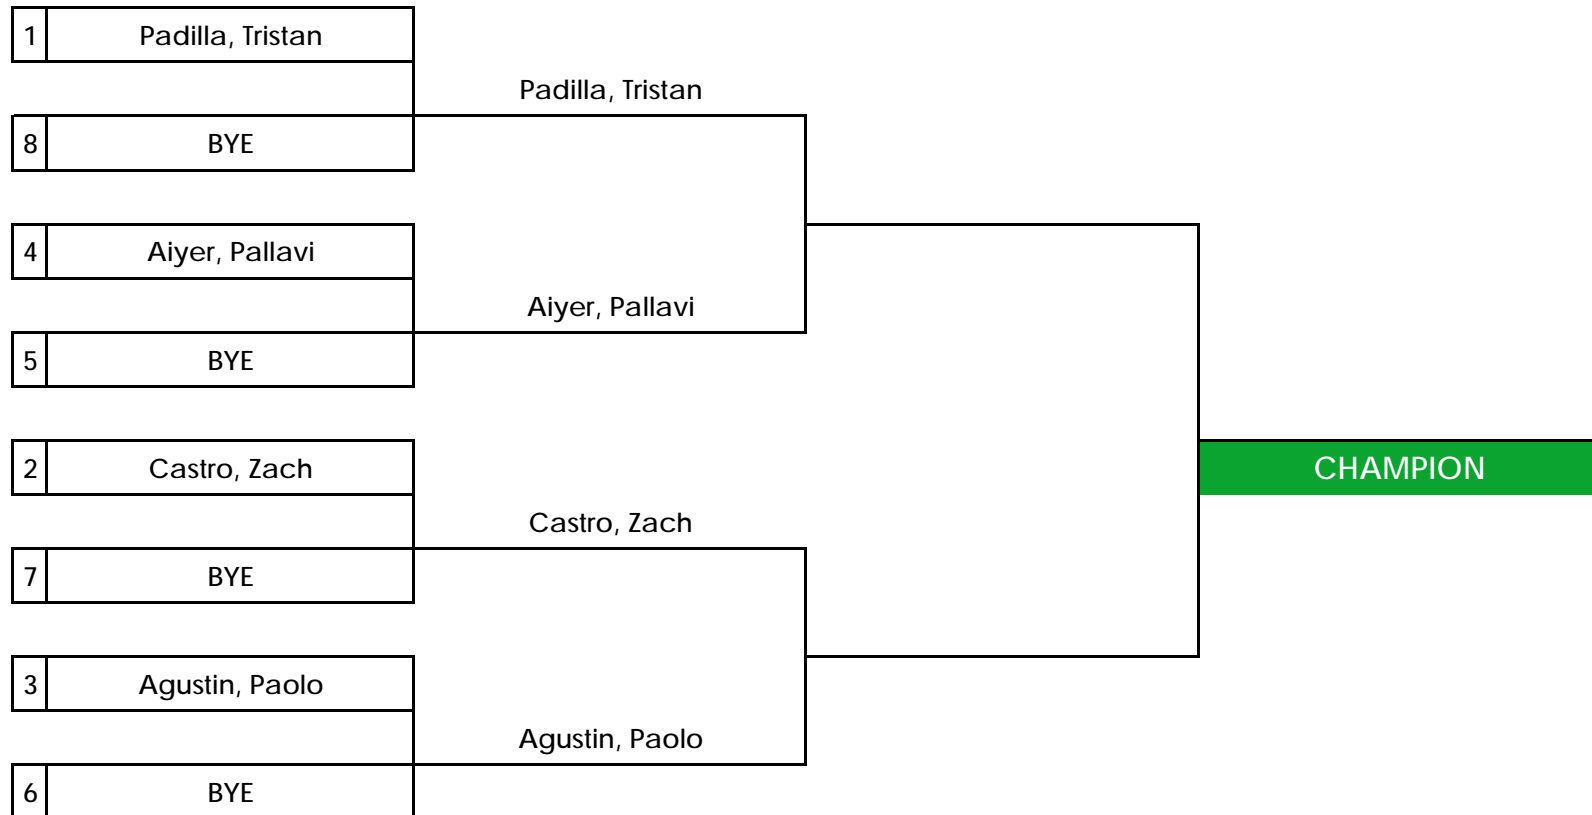

## JR. DEPENDENTS

QUARTER FINAL

SEMI-FINAL

FINALS

Sunday, January 08, 2023

Sunday, January 15, 2023

Sunday, January 22, 2023

RANK