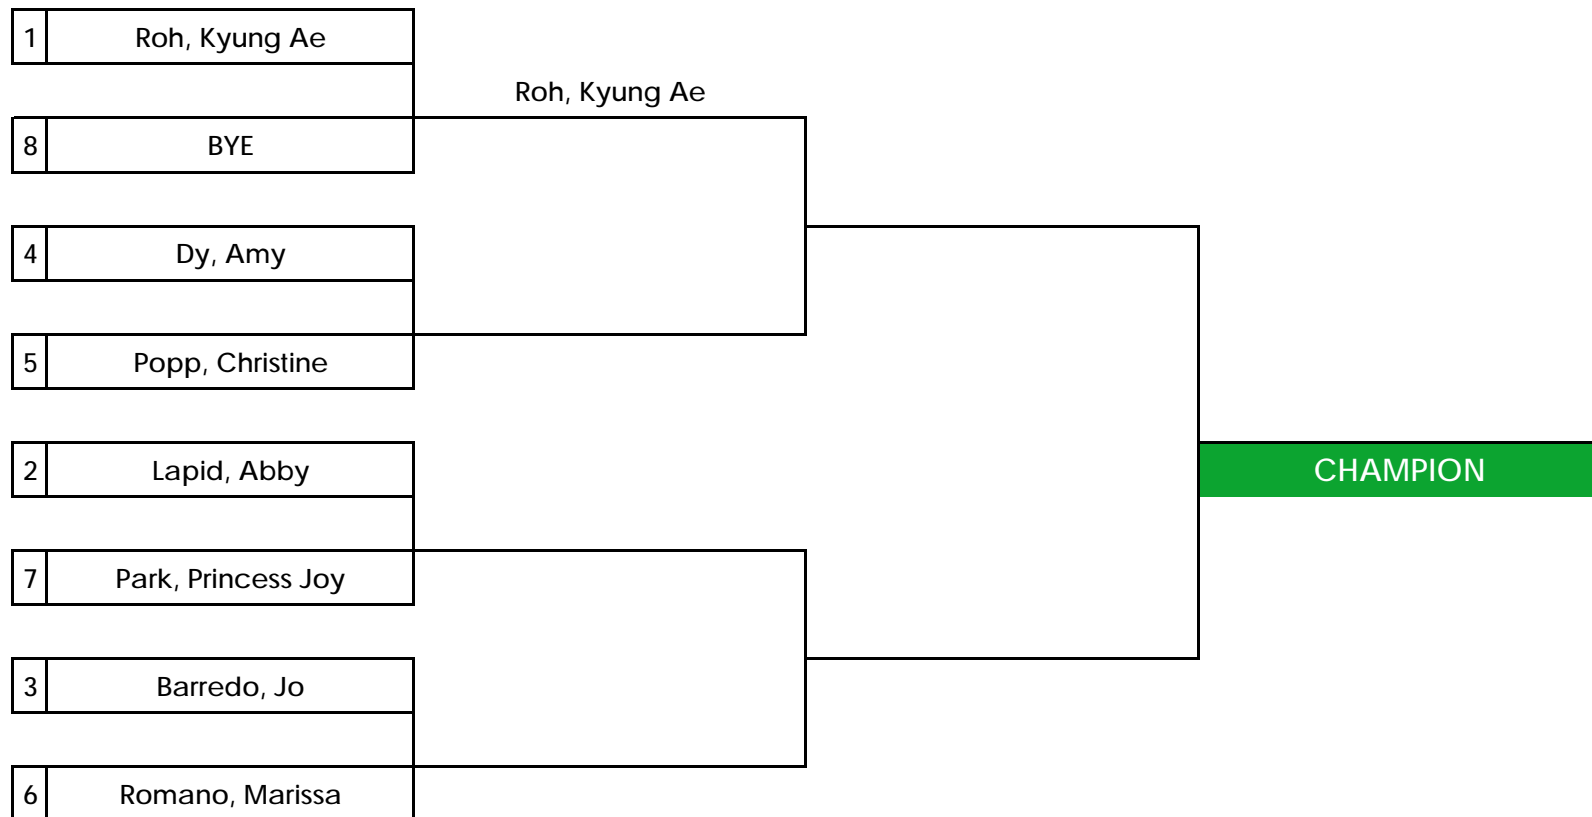

## LADIES OPEN

QUARTER FINAL

SEMI-FINAL

FINALS

Sunday, January 08, 2023

Sunday, January 15, 2023

Sunday, January 22, 2023

RANK