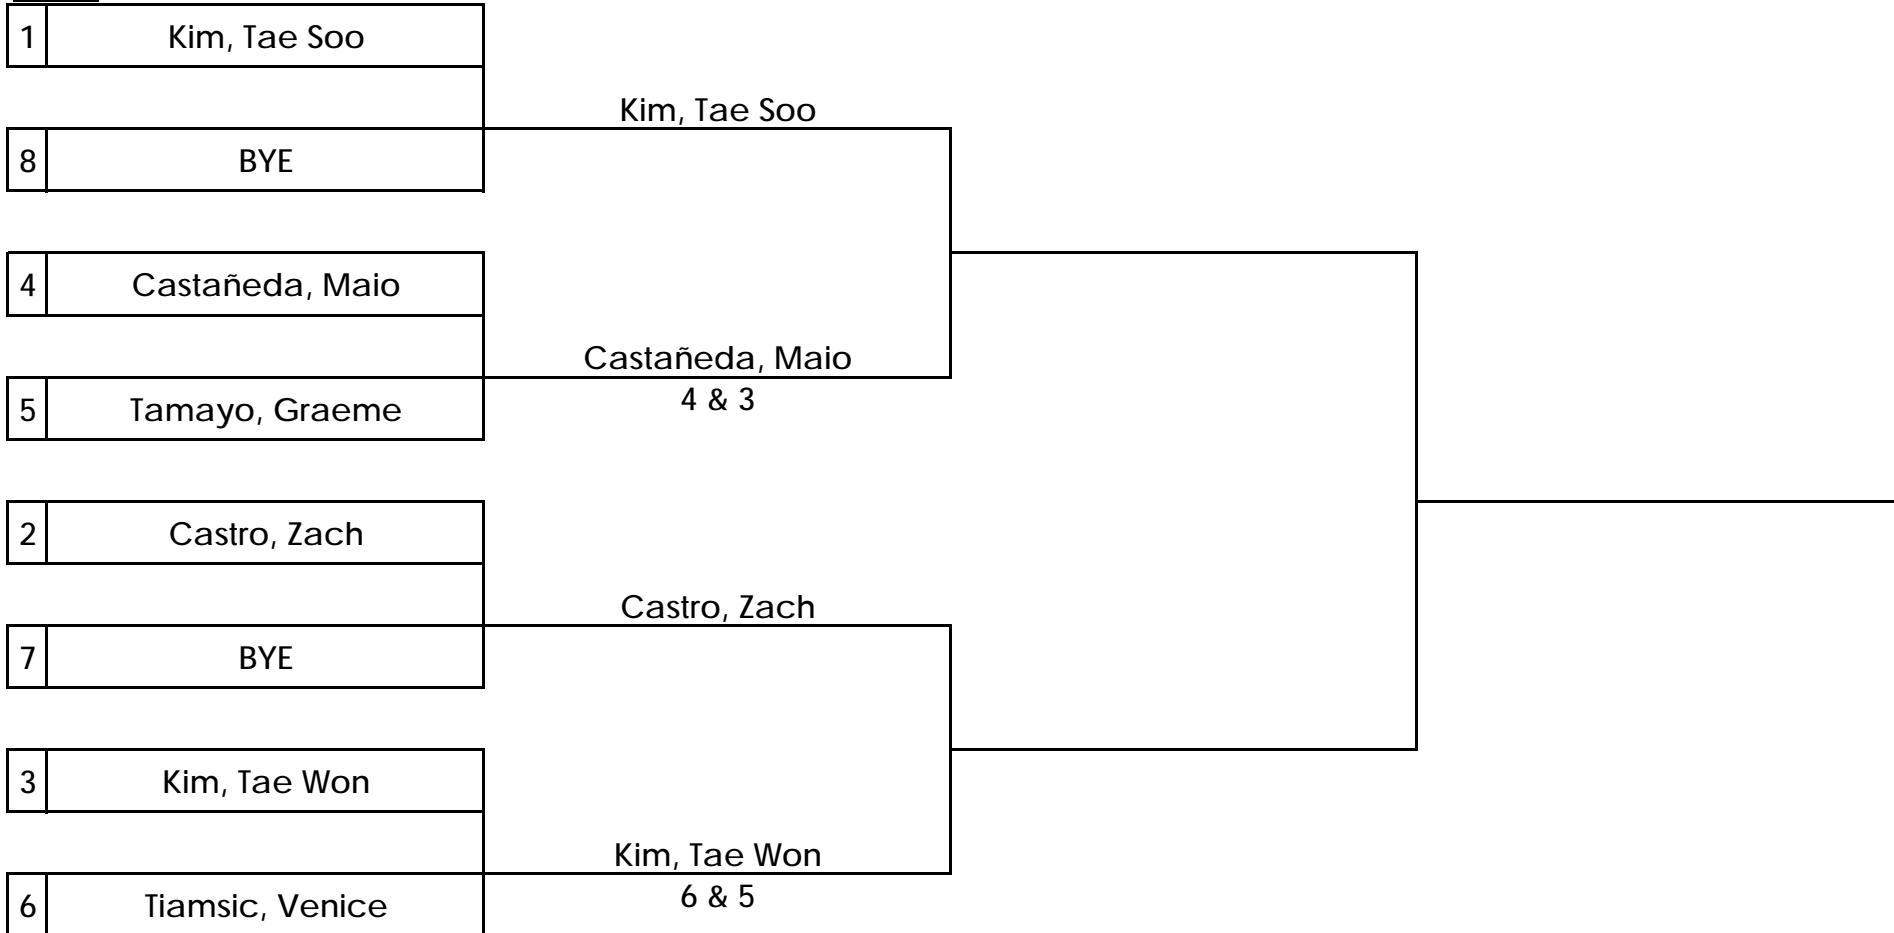

2020 CLUB CHAMPIONSHIP MATCHPLAY SCHEDULE

JR. DEPENDENT

QUARTER FINAL

Sunday, December 15, 2019

SEMI-FINAL

Sunday, January 05, 2020

FINALS

Sunday, January 12, 2020

RANK

NOTE: SCHEDULE OF MATCHES ON WEEKENDS WILL START AT 6:00 AM - PLAYER COURSE

MATCH/MATCHES MAY BE PLAYED BEFORE THE SCHEDULED DATE PROVIDED BOTH PLAYERS AGREE AND MUST NOTIFY THE GOLF OFFICE PRIOR TO PLAY.

NO MATCH WILL BE PLAYED BEYOND THE SCHEDULED DATE.