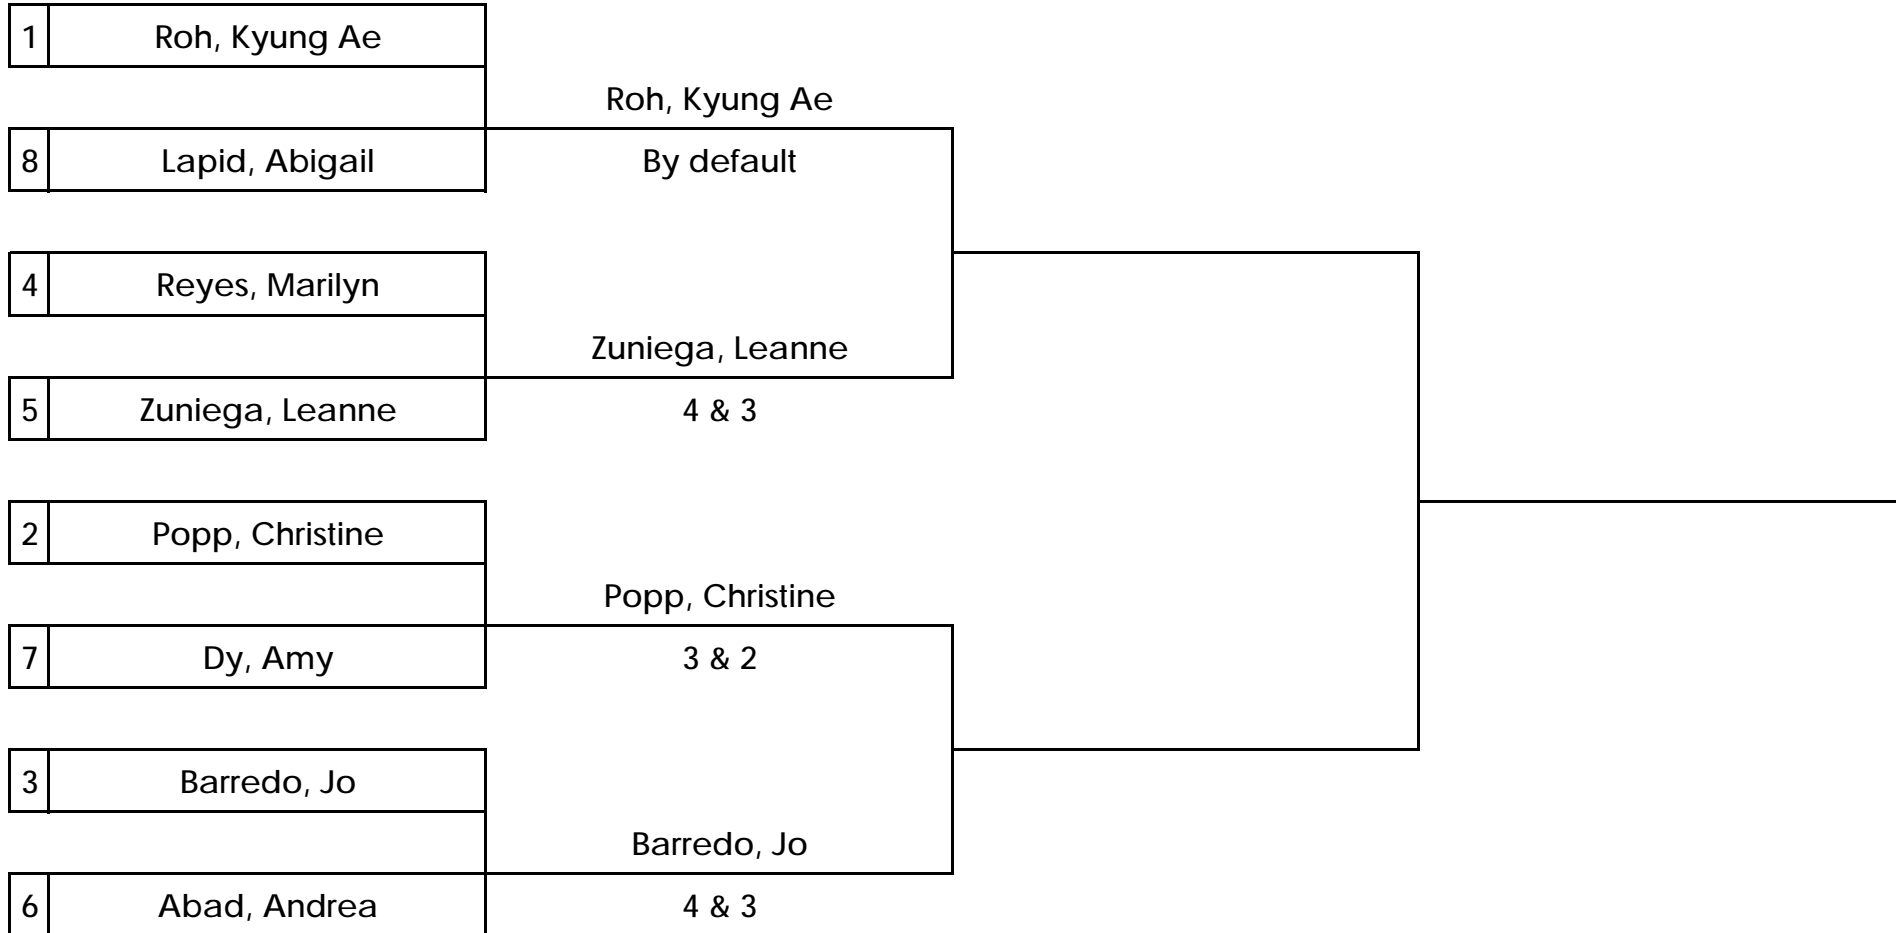

2020 CLUB CHAMPIONSHIP MATCHPLAY SCHEDULE

LADIES DIVISION

QUARTER FINAL

Sunday, December 15, 2019

SEMI-FINAL

Sunday, January 05, 2020

FINALS

Sunday, January 12, 2020

RANK

NOTE: SCHEDULE OF MATCHES ON WEEKENDS WILL START AT 6:00 AM - PLAYER COURSE

MATCH/MATCHES MAY BE PLAYED BEFORE THE SCHEDULED DATE PROVIDED BOTH PLAYERS AGREE AND MUST NOTIFY THE GOLF OFFICE PRIOR TO PLAY.

NO MATCH WILL BE PLAYED BEYOND THE SCHEDULED DATE.