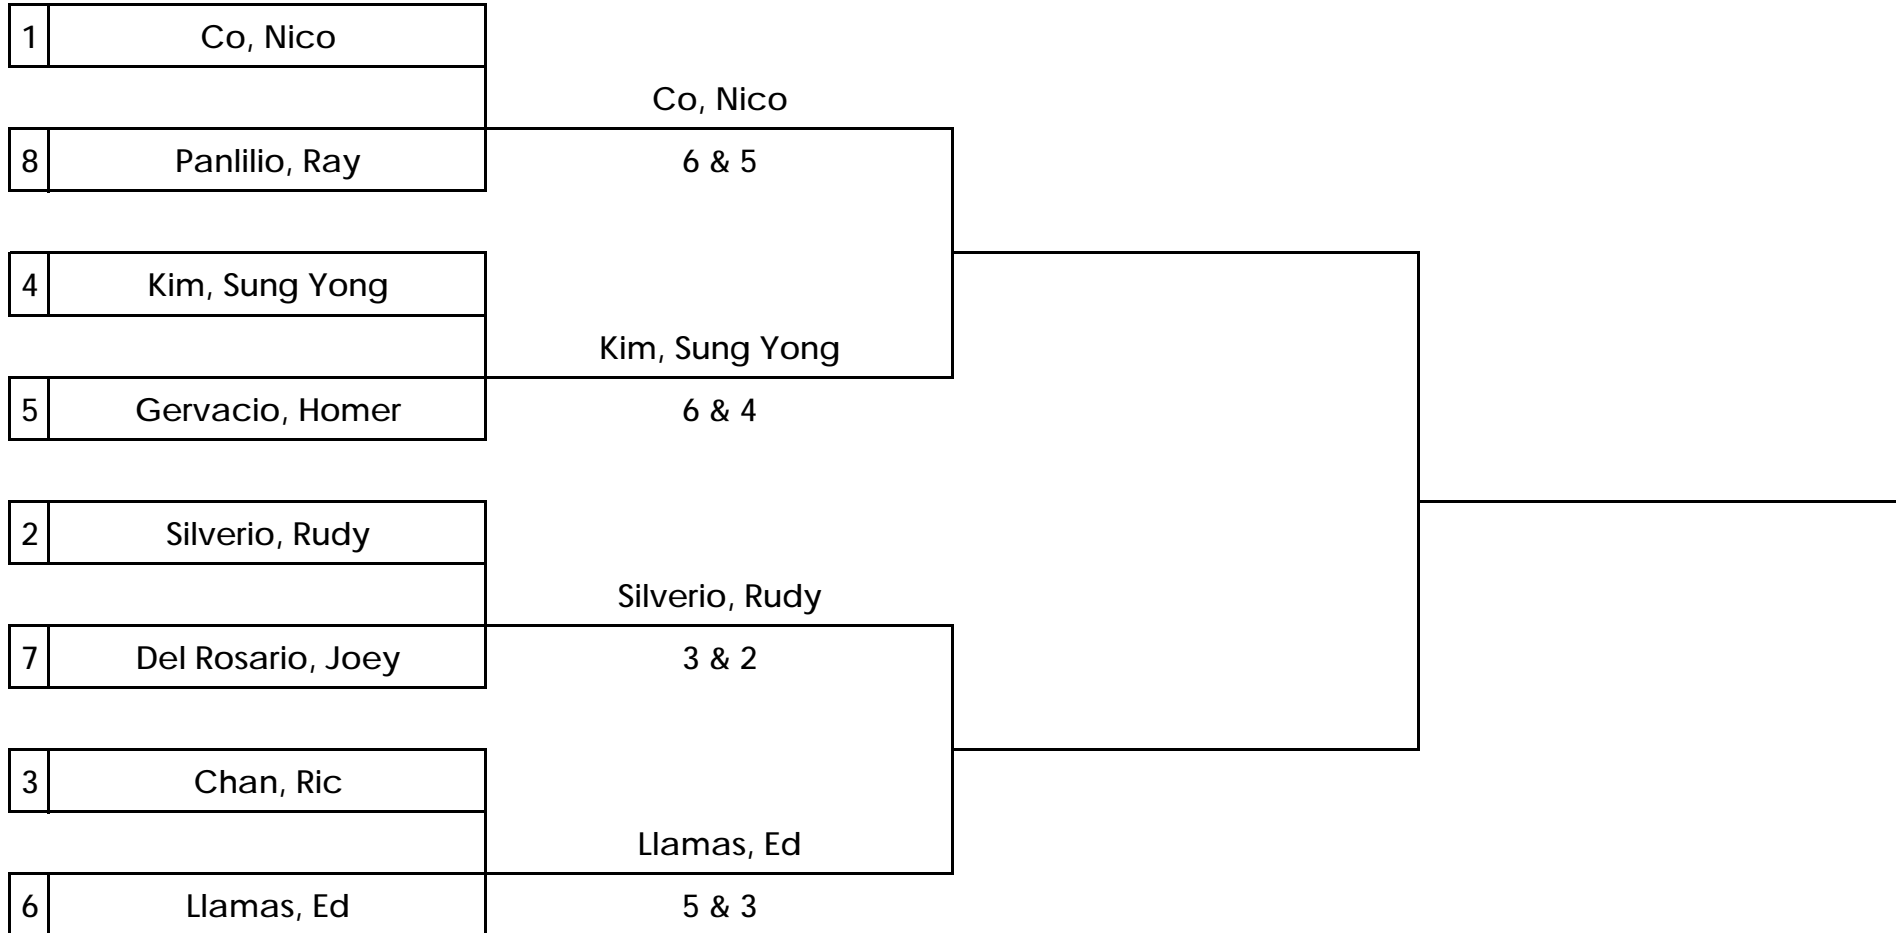

2020 CLUB CHAMPIONSHIP MATCHPLAY SCHEDULE

CLASS D

QUARTER FINAL

Sunday, December 15, 2019

SEMI-FINAL

Sunday, January 05, 2020

FINALS

Sunday, January 12, 2020

RANK

NOTE: SCHEDULE OF MATCHES ON WEEKENDS WILL START AT 6:00 AM - PLAYER COURSE

MATCH/MATCHES MAY BE PLAYED BEFORE THE SCHEDULED DATE PROVIDED BOTH PLAYERS AGREE AND MUST NOTIFY THE GOLF OFFICE PRIOR TO PLAY.

NO MATCH WILL BE PLAYED BEYOND THE SCHEDULED DATE.