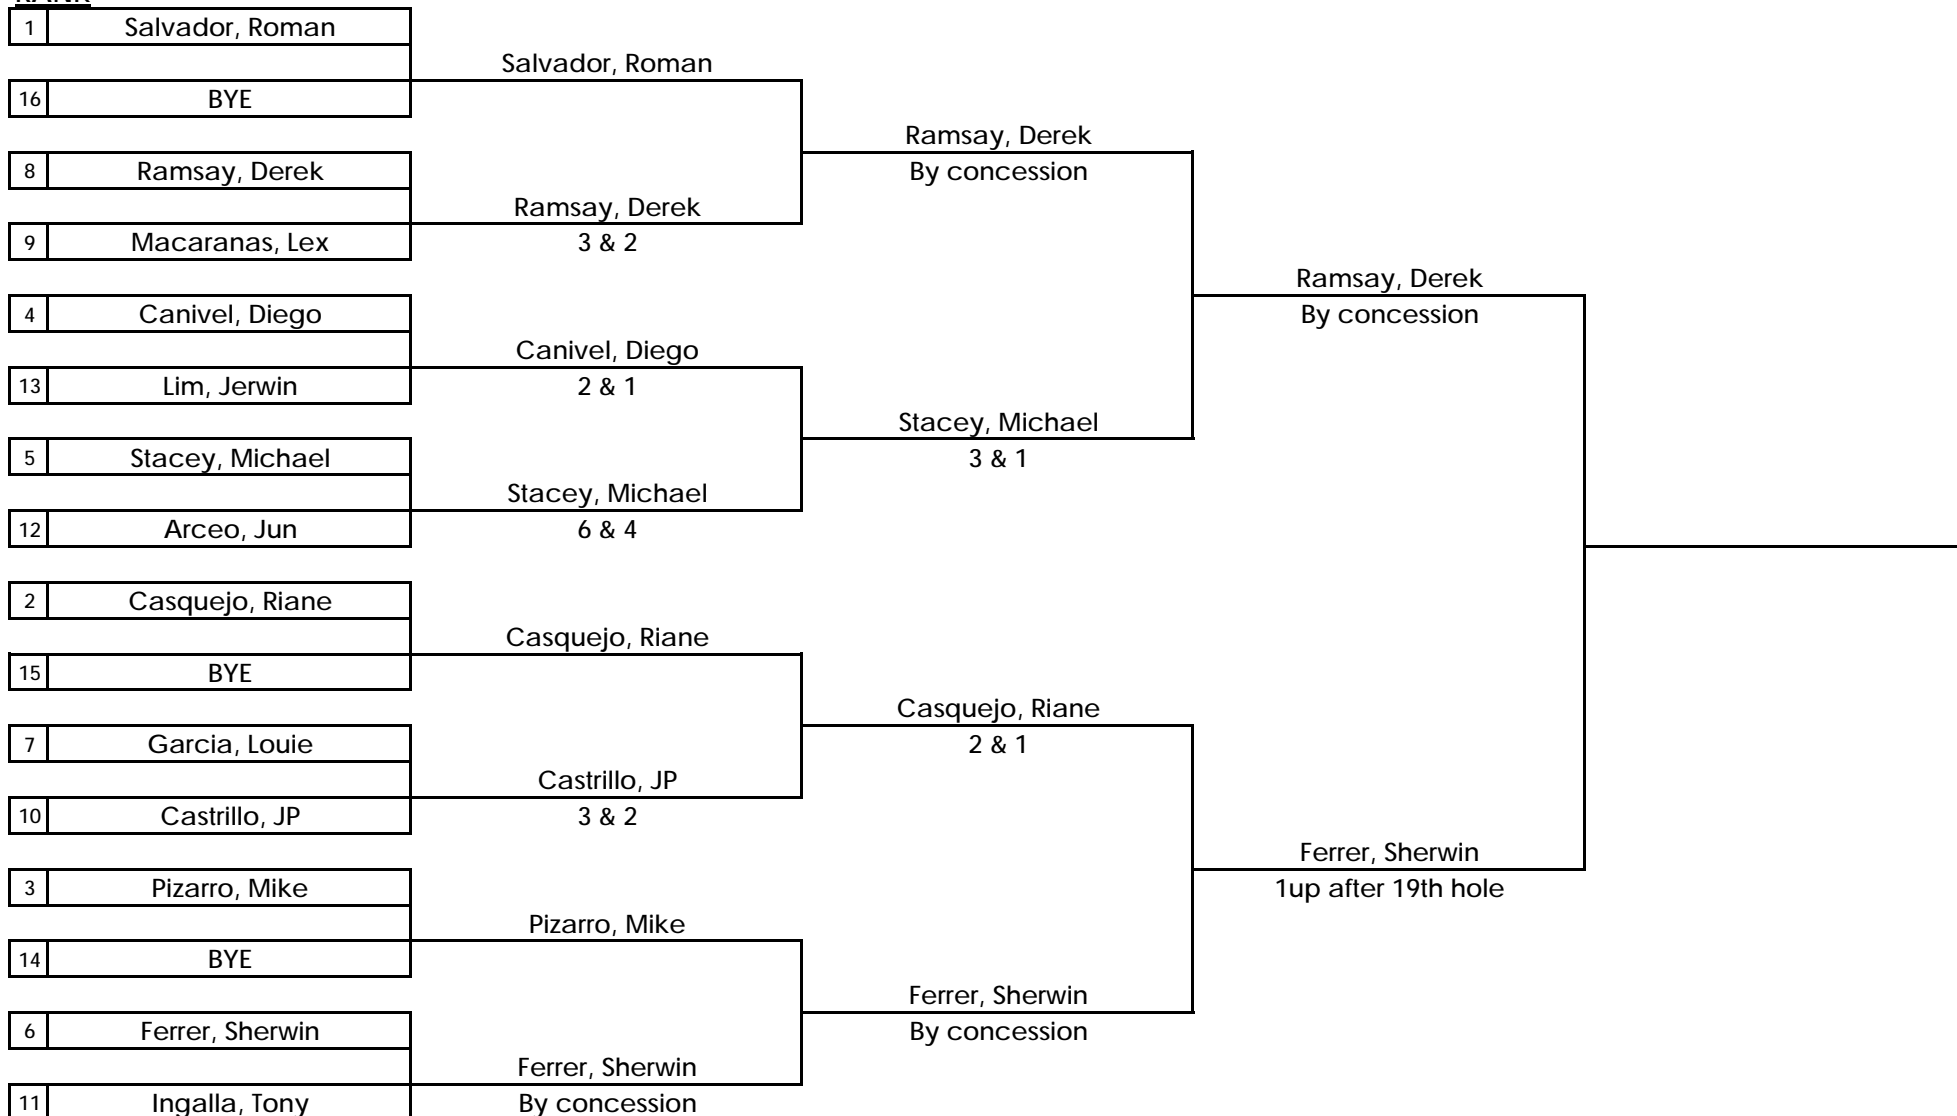

2020 CLUB CHAMPIONSHIP MATCHPLAY SCHEDULE

CLASS A

FIRST ROUND

QUARTER FINAL

SEMI-FINAL

FINALS

Sunday, December 01, 2019

Sunday, December 15, 2019

Sunday, January 05, 2020

Sunday, January 12, 2020

RANK

NOTE: SCHEDULE OF MATCHES ON WEEKENDS WILL START AT 6:00 AM - PLAYER COURSE

MATCH/MATCHES MAY BE PLAYED BEFORE THE SCHEDULED DATE PROVIDED BOTH PLAYERS AGREE AND MUST NOTIFY THE GOLF OFFICE PRIOR TO PLAY.

NO MATCH WILL BE PLAYED BEYOND THE SCHEDULED DATE.