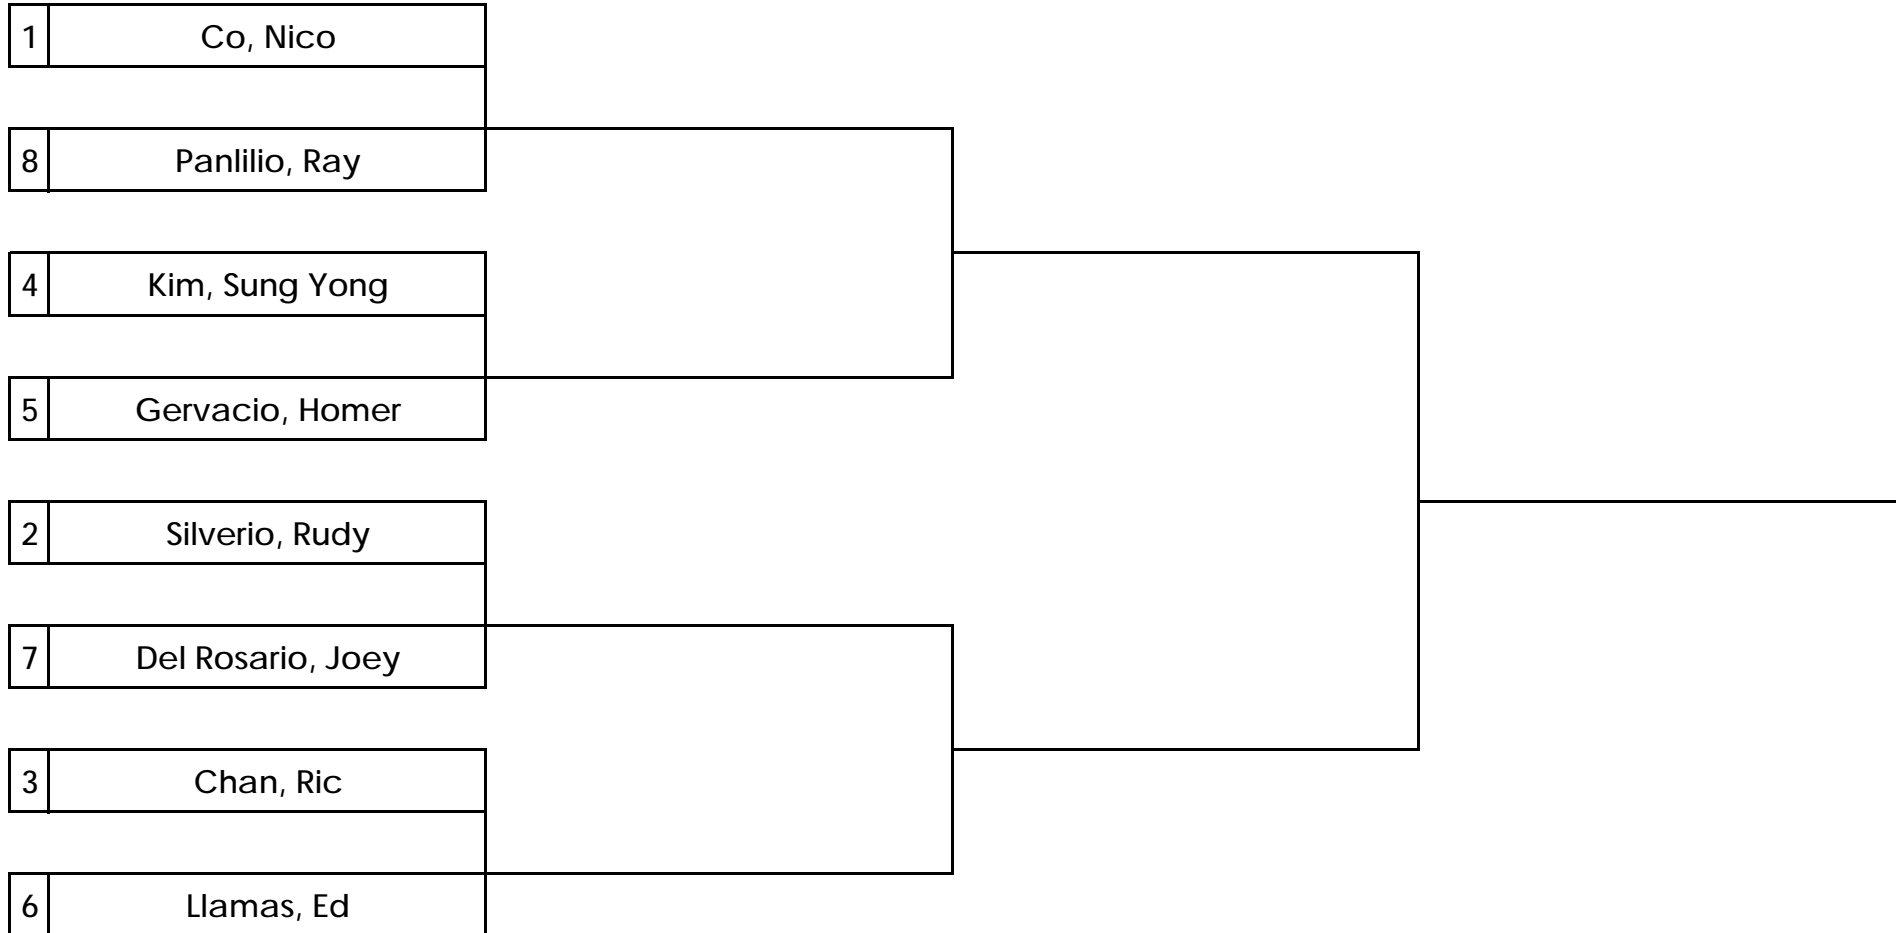

2020 CLUB CHAMPIONSHIP MATCHPLAY SCHEDULE

CLASS D

QUARTER FINAL

Sunday, December 15, 2019

SEMI-FINAL

Sunday, January 05, 2020

FINALS

Sunday, January 12, 2020

RANK

NOTE: SCHEDULE OF MATCHES ON WEEKENDS WILL START AT 6:00 AM - PLAYER COURSE

MATCH/MATCHES MAY BE PLAYED BEFORE THE SCHEDULED DATE PROVIDED BOTH PLAYERS AGREE AND MUST NOTIFY THE GOLF OFFICE PRIOR TO PLAY.

NO MATCH WILL BE PLAYED BEYOND THE SCHEDULED DATE.