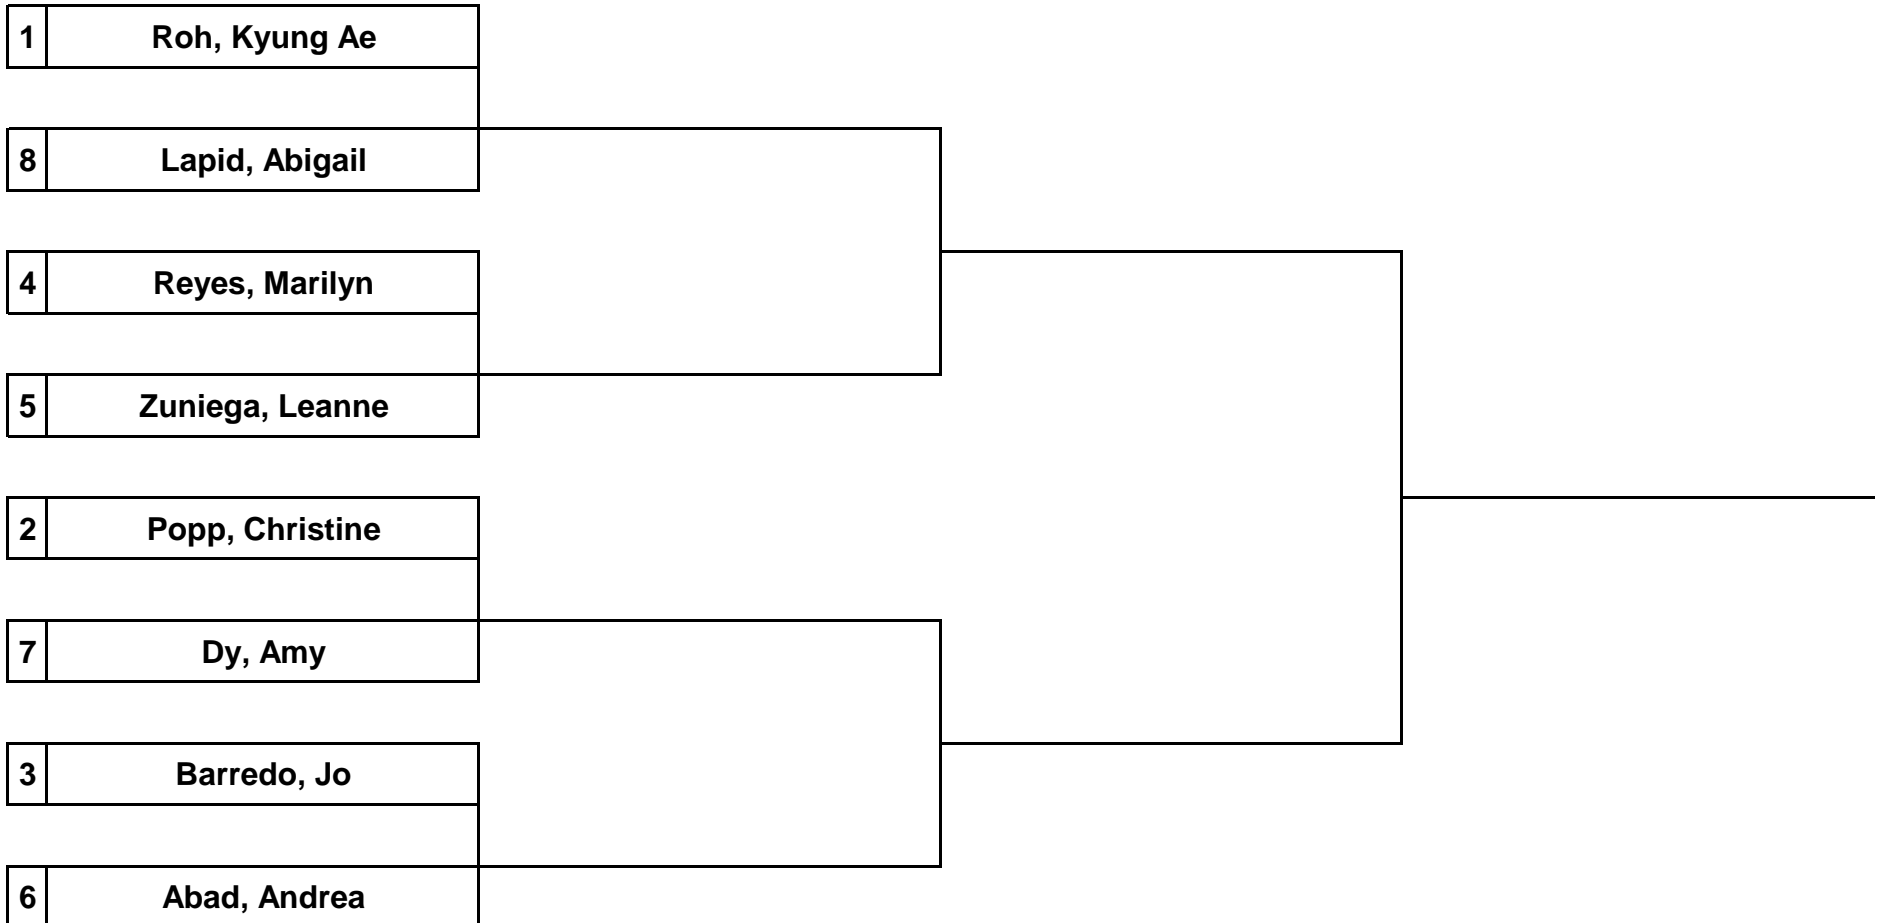

2020 CLUB CHAMPIONSHIP MATCHPLAY SCHEDULE

LADIES DIVISION

QUARTER FINAL

Sunday, December 15, 2019

SEMI-FINAL

Sunday, January 05, 2020

FINALS

Sunday, January 12, 2020

RANK

NOTE: SCHEDULE OF MATCHES ON WEEKENDS WILL START AT 6:00 AM - PLAYER COURSE
MATCH/MATCHES MAY BE PLAYED BEFORE THE SCHEDULED DATE PROVIDED BOTH PLAYERS AGREE AND MUST NOTIFY THE GOLF OFFICE PRIOR TO PLAY.
NO MATCH WILL BE PLAYED BEYOND THE SCHEDULED DATE.