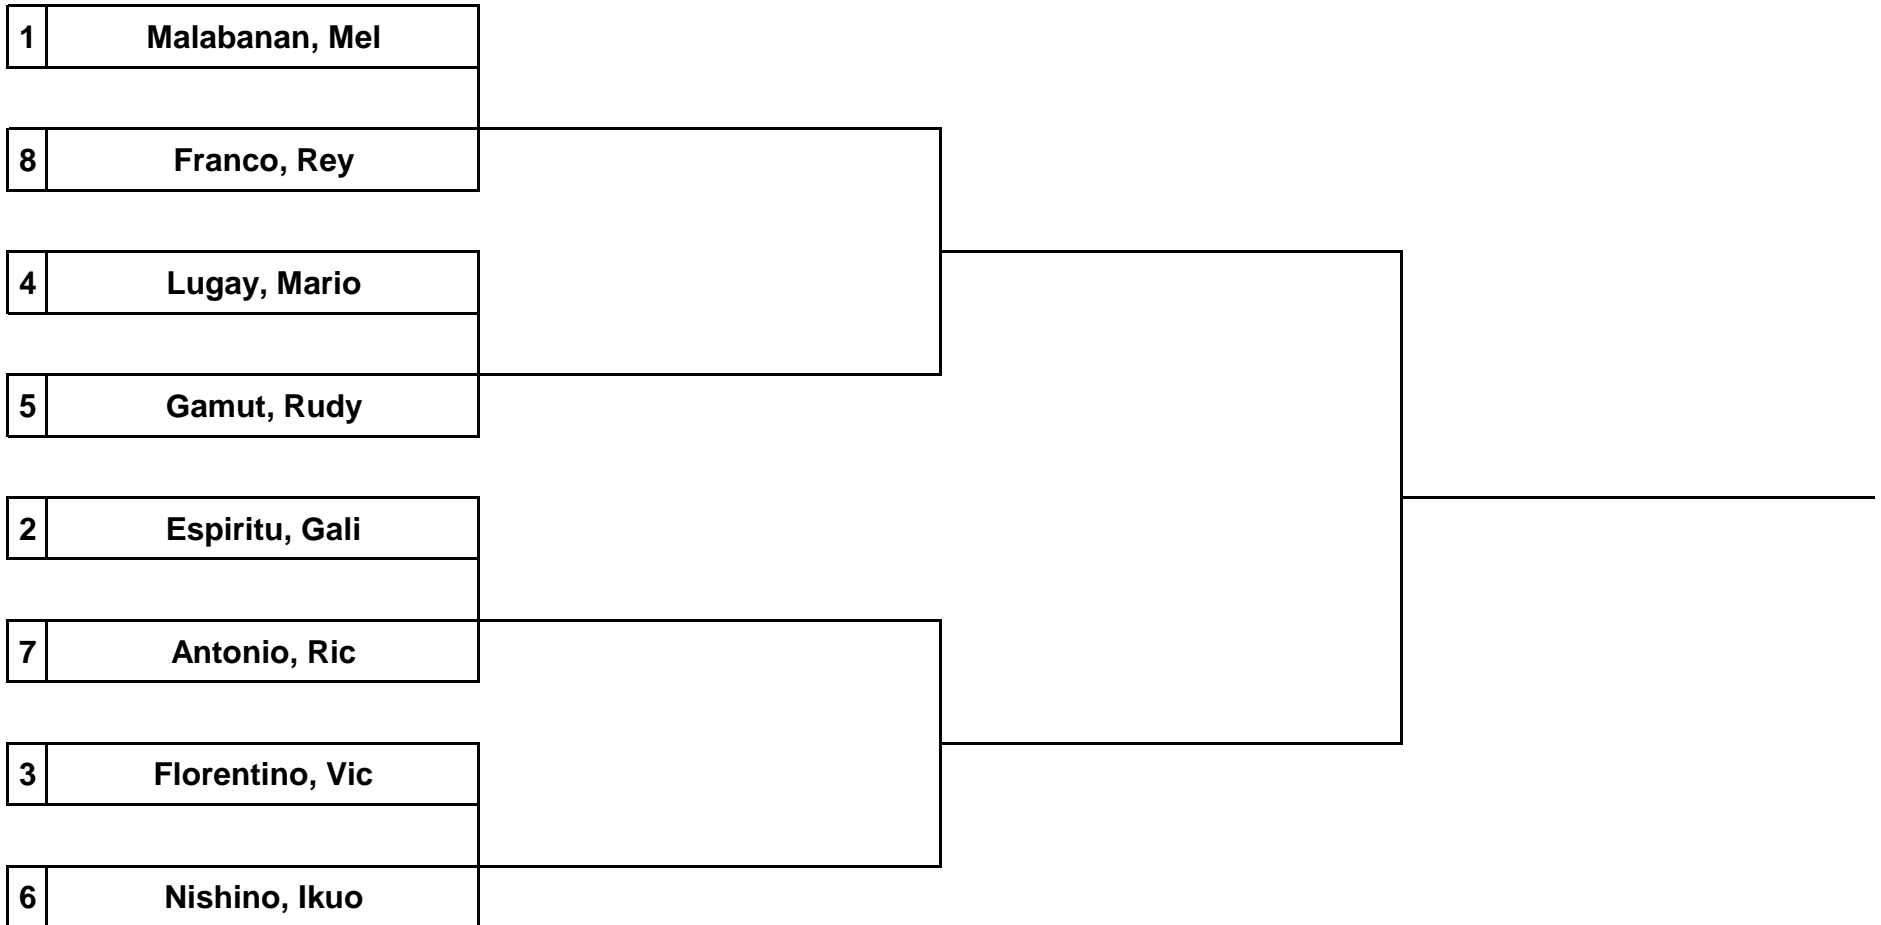

2020 CLUB CHAMPIONSHIP MATCHPLAY SCHEDULE

SUPER SENIORS DIVISION

QUARTER FINAL

Sunday, December 15, 2019

SEMI-FINAL

Sunday, January 05, 2020

FINALS

Sunday, January 12, 2020

RANK

NOTE: SCHEDULE OF MATCHES ON WEEKENDS WILL START AT 6:00 AM - PLAYER COURSE
MATCH/MATCHES MAY BE PLAYED BEFORE THE SCHEDULED DATE PROVIDED BOTH PLAYERS AGREE AND MUST NOTIFY THE GOLF OFFICE PRIOR TO PLAY.
NO MATCH WILL BE PLAYED BEYOND THE SCHEDULED DATE.